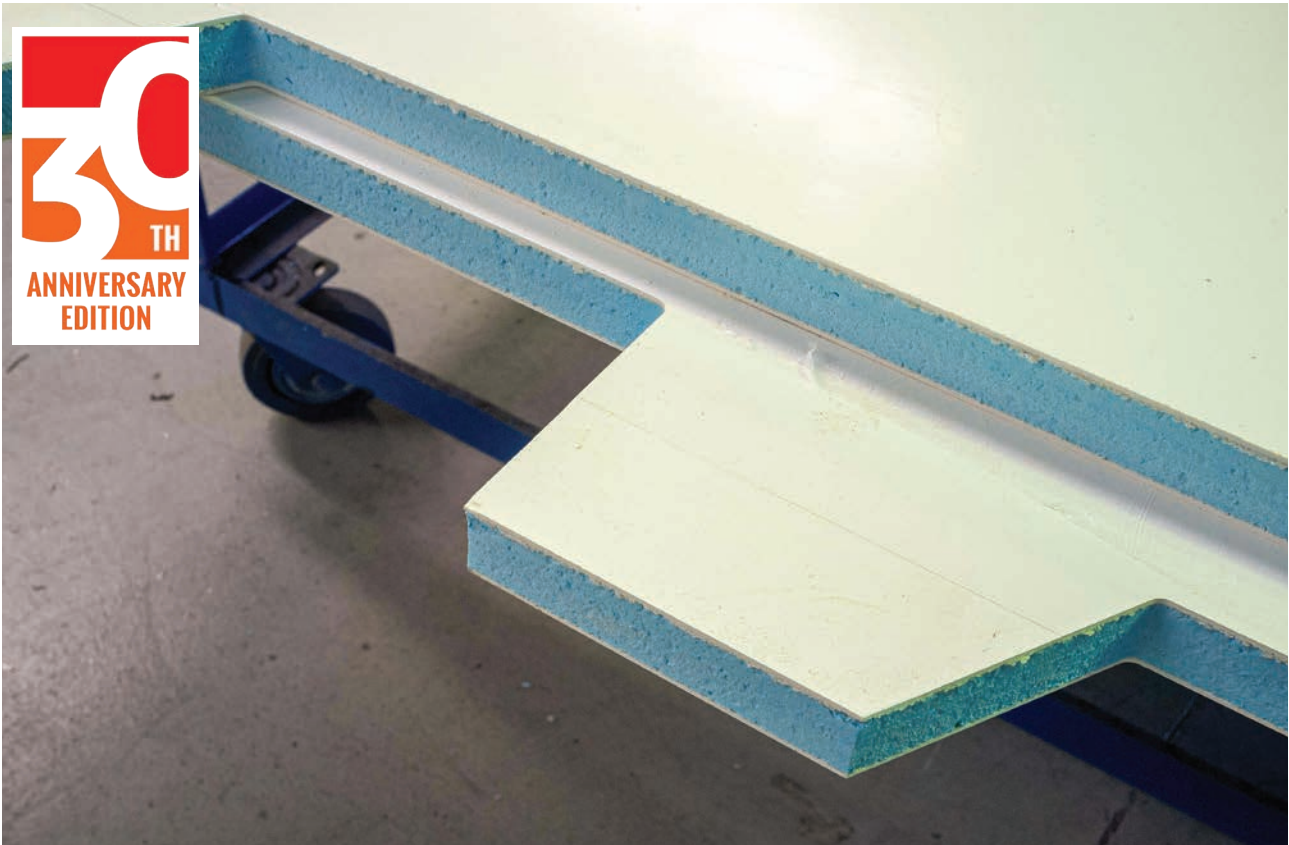

KARAVAN 30TH ANNIVERSARY EDITION

INCLUDED FEATURES

COMPOSITE WALLS

Composite sandwich panel made from European FRP sheets and the core is a closed cell rigid extruded polystyrene. These are custom made in-house at KK and CNC routed to precision.

Not only class leading U-Values for insulation properties but the closed cell eliminates leaks and water ingress and has excellent strength.

With strategically placed pultrusion, these vacuum bagged panels are extremely lightweight but also strong.